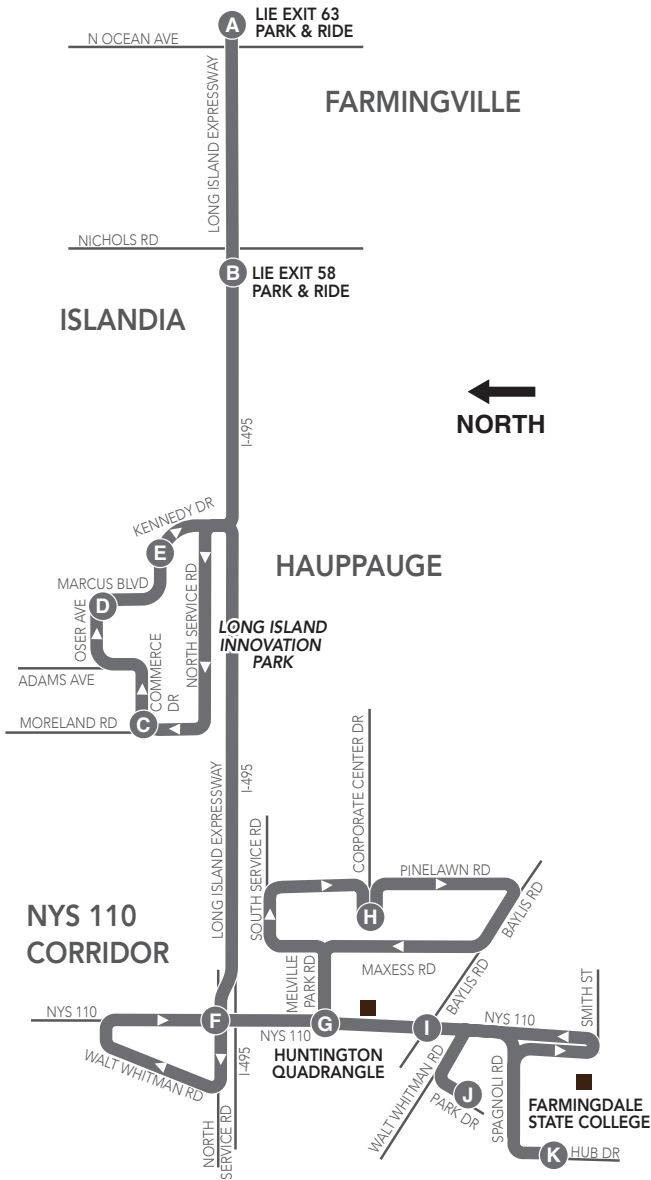

Weekdays
Certain Trips Only
During Peak Periods

**Weekends and
Holidays**
No Service

- Route
- Timepoint
- Point of Interest

*Schematic map.
Not to scale.*

	Farmingville LIE Exit 63 Park & Ride	Islandia LIE Exit 58 Park & Ride	Long Island Innovation Park Moreland Rd / Commerce Dr	Long Island Innovation Park Marcus Blvd / Oser Ave	Long Island Innovation Park Kennedy Dr / Plant Ave	NYS Route 110 North Service Rd	NYS Route 110 Melville Park Rd	NYS Route 110 Corporate Center Dr	NYS Route 110 Baylis Rd	NYS Route 110 Park Dr	NYS Route 110 Hub Dr
A	B	C	D	E	F	G	H	I	J	K	
6:30	6:42	-	-	-	7:05	7:10	7:14	7:20	7:25	7:30	
7:20	-	-	-	-	8:00	8:07	8:12	8:20	-	-	
7:40	-	8:05	8:10	8:15	8:30	8:37	8:42	8:50	-	-	